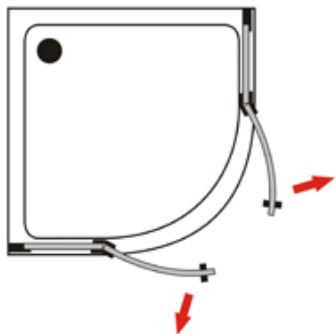

### Specifications:

- 6mm tempered safety glass
- Clear glass
- 2 parts pivot door + 2 parts fixed glass
- Aluminum frame in chrome
- Shower tray in PMMA/ABS
- Integral glass shelves

MODEL	SIZE	CTNS/PCS	20GP	40GP	40HQ
BR2002	105X93X190cm	3	80	165	194

## MODEL: BR2003

Glass cabin size: 90\*90\*185cm

Tray size: 90\*90\*15cm

Glass cabin size: 100\*100\*185cm

Tray size: 100\*100\*15cm

## Specifications:

- 8mm tempered safety glass
- Clear glass
- 2 parts pivot door + 2 parts fixed glass
- Aluminum frame in chrome
- Shower tray in PMMA/ABS
- Integral glass shelves

MODEL	SIZE	CTNS/PCS	20GP	40GP	40HQ
BR2003	90X90X200cm	2	140	290	340
BR2003	100x100x200cm	2	112	232	272