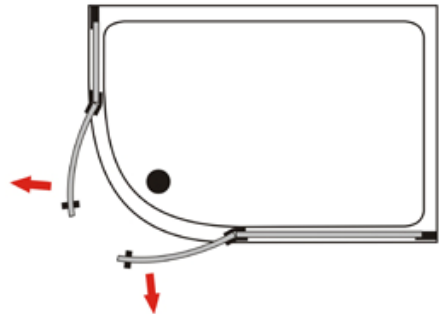

## Specifications:

- 8mm tempered safety glass
- Clear glass
- 2 parts pivot door + 2 parts fixed glass
- Aluminum frame in chrome
- Shower tray in PMMA/ABS
- Integral glass shelves

MODEL	SIZE	CTNS/PCS	20GP	40GP	40HQ
BR2003	90X90X200cm	2	140	290	340
BR2003	100x100x200cm	2	112	232	272

# Offset Double Door Frameless Quadrant Shower Enclosure

## MODEL: BR2004

Glass cabin size: 120\*90\*185cm

Tray size: 120\*90\*5cm

## Specifications:

- 8mm tempered safety glass
- Clear glass
- 2 parts pivot door + 2 parts fixed glass
- Aluminum frame in chrome
- Shower tray in PMMA/ABS
- Integral glass shelves

MODEL	SIZE	CTNS/PCS	20GP	40GP	40HQ
BR2004	120X90X190cm	3	147	305	357