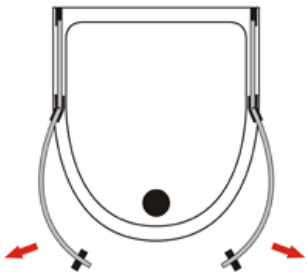

## Specifications:

- 8mm tempered safety glass
- Clear glass
- 2 parts pivot door + 2 parts fixed glass
- Aluminum frame in chrome
- Shower tray in PMMA/ABS
- Integral glass shelves

MODEL	SIZE	CTNS/PCS	20GP	40GP	40HQ
BR2001	90X90X190cm	2	175	362	425
BR2001	100x100x190cm	2	155	322	377

# D Shape Frameless Quade Shower Enclosure

## MODEL: BR2002

Glass cabin size: 105\*93\*185cm

Tray size: 105\*93\*5cm

### Specifications:

- 6mm tempered safety glass
- Clear glass
- 2 parts pivot door + 2 parts fixed glass
- Aluminum frame in chrome
- Shower tray in PMMA/ABS
- Integral glass shelves

MODEL	SIZE	CTNS/PCS	20GP	40GP	40HQ
BR2002	105X93X190cm	3	80	165	194