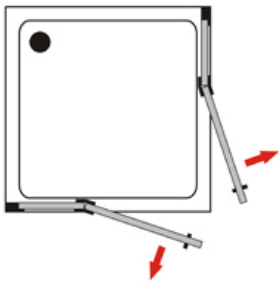

## MODEL: BR2001

Glass cabin size: 90\*90\*185cm

Tray size: 90\*90\*5cm

Glass cabin size: 100\*100\*185cm

Tray size: 100\*100\*5cm

## Specifications:

- 8mm tempered safety glass
- Clear glass
- 2 parts pivot door + 2 parts fixed glass
- Aluminum frame in chrome
- Shower tray in PMMA/ABS
- Integral glass shelves

MODEL	SIZE	CTNS/PCS	20GP	40GP	40HQ
BR2001	90X90X190cm	2	175	362	425
BR2001	100x100x190cm	2	155	322	377