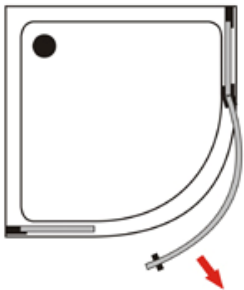

## MODEL: BR2006

Glass cabin size: 90\*90\*185cm

Tray size: 90\*90\*15cm

Glass cabin size: 100\*100\*185cm

Tray size: 100\*100\*15cm

## Specifications:

- 8mm tempered safety glass
- Clear glass
- 1 part pivot door + 2 parts fixed glass
- Aluminum frame in chrome
- Shower tray in PMMA/ABS
- integral glass shelves

MODEL	SIZE	CTNS/PCS	20GP	40GP	40HQ
BR2006	90X90X200cm	3	61	126	147
BR2006	100x100x200cm	3	55	113	113