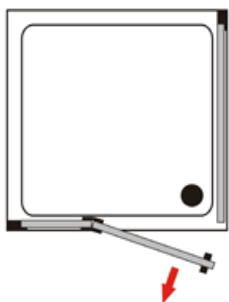

## MODEL: BR2005

Glass cabin size: 90\*90\*185cm

Tray size: 90\*90\*5cm

Glass cabin size: 100\*100\*185cm

Tray size: 100\*100\*5cm

## Specifications:

- 8mm tempered safety glass
- Clear glass
- 1 part pivot door + 2 parts fixed glass
- Aluminum frame in chrome
- Shower tray in PMMA/ABS
- Towel rail on side panel, integral glass shelves